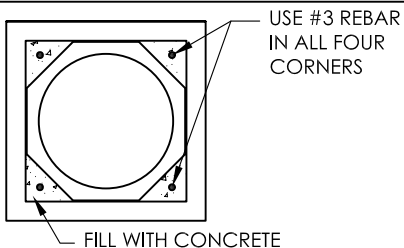

INDIVIDUAL PART DIMENSIONS

INSTALLATION DETAIL

Masonry Chimney System Kits:

MCLS-814K 12 Inner and Outer Flue Pieces (8' Total)

MCLS-814P 6 Inner and Outer Flue Pieces (4' Total)

Masonry Chimney System parts can be ordered individually or as a kit