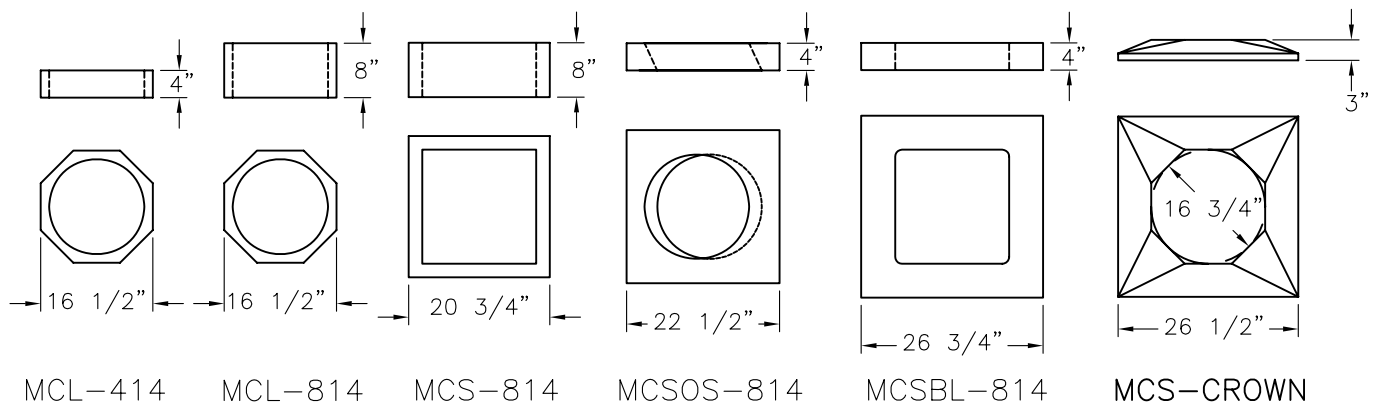

INDIVIDUAL PART DIMENSIONS

INSTALLATION DETAIL

Masonry Chimney System Kits:

MCLS-814K 12 Inner and Outer Flue Pieces (8' Total)

MCLS-814P 6 Inner and Outer Flue Pieces (4' Total)

Masonry Chimney System parts can be ordered individually or as a kit

TITLE: **MASONRY CHIMNEY SYSTEM**

DWG. NUMBER

RELEASE DATE

REV. DATE

S008

6/1/09

10/13/14